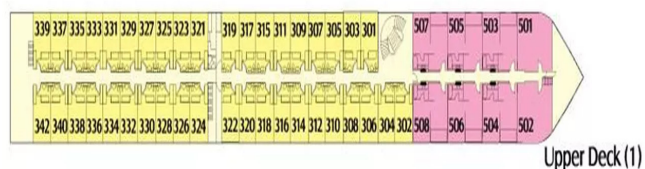

CRUISE INFORMATION

- 24 hours reception
- Free limited Wi-Fi
- Laundry service*
- Large sun deck with swimming pool and pool bar
- Massage*
- Fitness equipment on deck
- Gift shop*
- Beauty salon (available upon request)*
- Doctor on board*
- Local and international dial up access*
- Major credit cards accepted