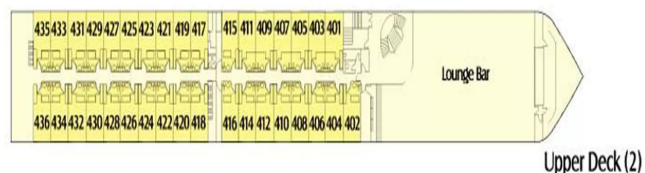

CRUISE INFORMATION

- 24 hours reception
- Free limited Wi-Fi
- Laundry service*
- Large sun deck with swimming pool and pool bar
- Massage*
- Fitness equipment on deck
- Gift shop*
- Beauty salon (available upon request)*
- Doctor on board*
- Local and international dial up access*
- Major credit cards accepted