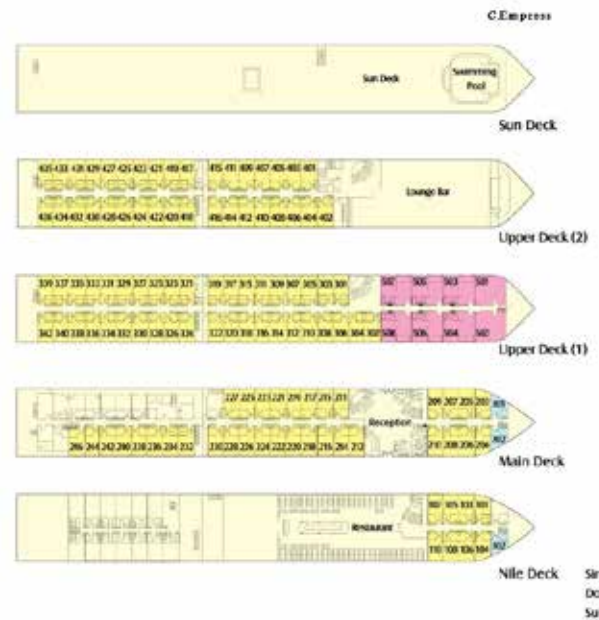

GUEST CABINS

The Crown Empress is a 5 star deluxe cruiser that features 117 double cabins, 3 singles and 8 suites.

The main and upper deck cabins have large panoramic sliding windows and Suites have balconies.

CABIN FEATURES

- Fully air conditioned cabins (individually controlled)
- Marine satellite
- TV in all cabins
- Cabins and suites are equipped with private W/C, bathtub and hair dryer
- In cabin safety box
- Mini bar*

CABIN SIZES

- Cabins are 19 m²
- Suites are 38 m²

CRUISE INFORMATION

- 24 hours reception
- Free limited Wi-Fi
- Laundry service*
- Large sun deck with swimming pool and pool bar
- Steam bath, Sauna & Massage*
- Fitness equipment on deck
- Gift shop*
- Beauty salon (available upon request)*
- Doctor on board*
- Local and international dial up access*
- Major credit cards accepted

DINNING

- Main Restaurant
- Lounge Bar
- Sun Deck Bar

TECHNICAL DATA

Electric current 220 volts 50 cycles

Services marked with (*) are against extra charge.