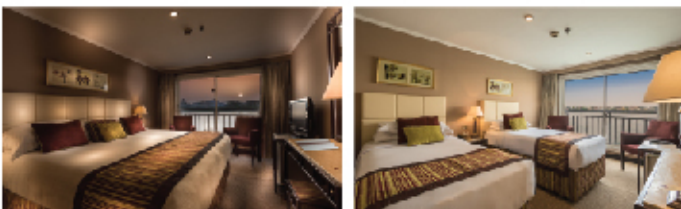

GUEST CABINS

The Crown Jewel is a 5 star deluxe cruiser that features 76 double cabins and 4 single cabins.

The main & upper deck cabins have large panoramic sliding windows.

Cabin Features

- Fully Air conditioned cabins (individually controlled)
- Marine satellite
- TV in all cabins
- Cabins are equipped with private W/C, bathtub and hair dryer
- In cabin safety box
- Mini bar*

Cabin Sizes

- Cabins are 19 m²

Cruise Infomation

- 24 hours reception
- Free limited Wi-Fi
- Laundry service*
- Fitness equipment on deck
- Massage*
- Large sun deck with swimming pool and pool bar
- Gift shop*
- Beauty salon (available upon request)*
- Doctor on call*
- Local & International dial up access*
- Major credit cards accepted

Dining

- Main Restaurant
- Lounge Bar
- Sun Deck Bar

Services marked with (*) are against extra charge

Technical Data

- Electric current 220 volts 50 cycles