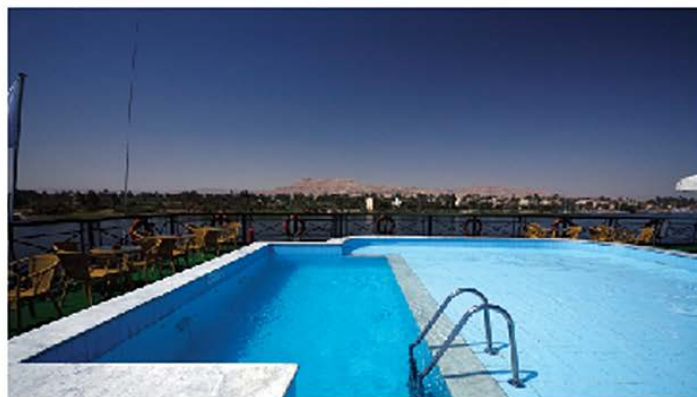

GUEST CABINS

The Crown Jewel is a 5 star deluxe cruiser that features 76 double cabins and 4 single cabins.

The main & upper deck cabins have large panoramic sliding windows.

Cabin Features

- Fully Air conditioned cabins (individually controlled)
- Marine satellite
- TV in all cabins
- Cabins are equipped with private W/C, bathtub and hair dryer
- In cabin safety box
- Mini bar*

Cabin Sizes

- Cabins are 19 m²

Cruise Infomation

- 24 hours reception
- Free limited Wi-Fi
- Laundry service*
- Fitness equipment on deck
- Massage*
- Large sun deck with swimming pool and pool bar
- Gift shop*
- Beauty salon (available upon request)*
- Doctor on call*
- Local & International dial up access*
- Major credit cards accepted

Dining

- Main Restaurant
- Lounge Bar
- Sun Deck Bar

Services marked with (*) are against extra charge

Technical Data

- Electric current 220 volts 50 cycles